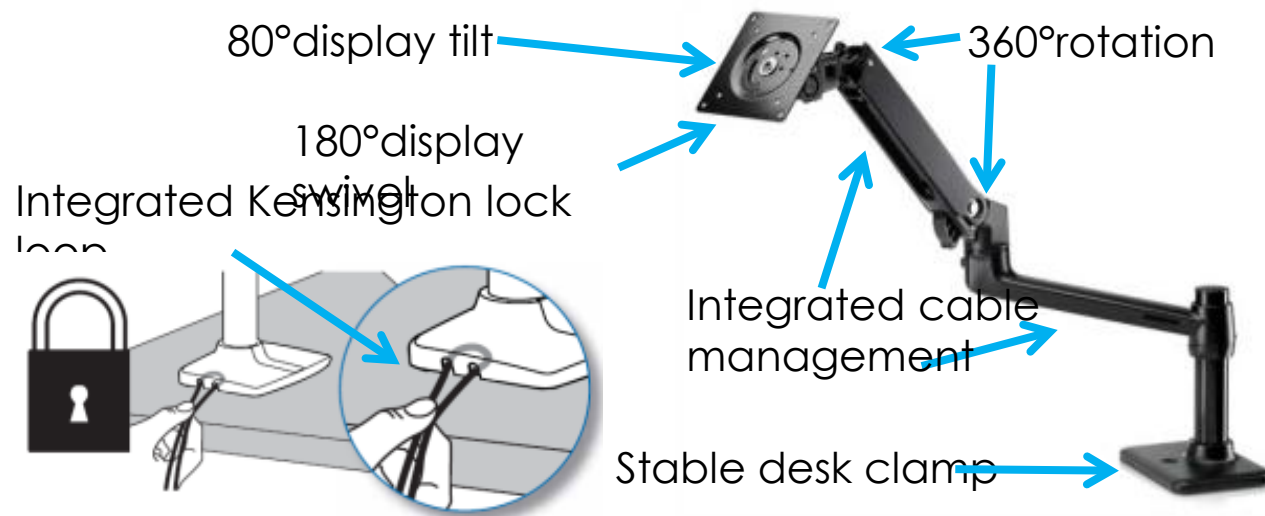

HP Single Monitor Arm

The perfect desk accessory for your work life. Sleek and streamlined, the HP Single Monitor Arm is designed to complement the way you work.

Product # BT861AA

Product Features and Benefits

- Space saving design frees up valuable desk space
- Supports up to one 24" diagonal display
- Flexible arm adjusts to your size, posture and work preference
- Locate the arm wherever it is most convenient for you on a desk, and secure then it with the adjustable clamp

HP Quick Release 2

- Attach the bracket to the back of your display's VESA mount and your PC platform to the bracket. Then slide the two together. It's that easy!
- "Sure-Lock" mechanism snaps the PC securely in place, and can be further secured with a theft-deterrent security screw
- Get the reassurance of a one-year limited warranty.

Product # E8H16AA

Product Features and Benefits

- Integrates your HP Ultra-slim Desktop PC or Thin Client¹ and most HP 17 to 24-inch² diagonal LCD monitors, allowing you to conveniently put the entire compact system configuration at your fingertips, saving valuable desktop space and making the most efficient use of space-constrained office environments
- Cable management clips help keep cables neatly dressed and concealed behind the stand
- Industry-standard VESA mounting holes enable high or low positioning of the USDT or Thin Client
- An adjustable stand with tilt, height and swivel lets you change positions throughout the day, helping you stay comfortable and productive
- Built-in HP Quick Release enables easy installation and removal of monitor